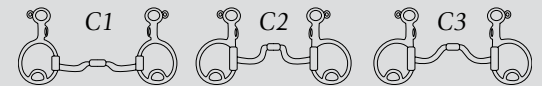

COLLECTION (Level 4+)

- **Cradle Bridle** (elastic or non-elastic noseband) with Finesse Reins attached to small rings, and Curb Strap.
- **Parelli/Myler Western Curb Bit.**
- **English Double Bridle** (not yet released).

Parelli/Myler CRADLE BRIDLE with Curb Strap

- Cradle Headstall
- Smart Curb Strap (Black)
- Cradle (C1, C2, or C3)
- Finesse Reins attach to SMALL ring on Cradle

Parelli/Myler Cradle

Vanna VAQUERO

- Vanna Headstall
- Vanna Vaquero Reins
- Vanna Curb Strap
- Parelli/Myler Western Curb Bit (B2 or B3)
- Vanna Vaquero Noseband (optional)